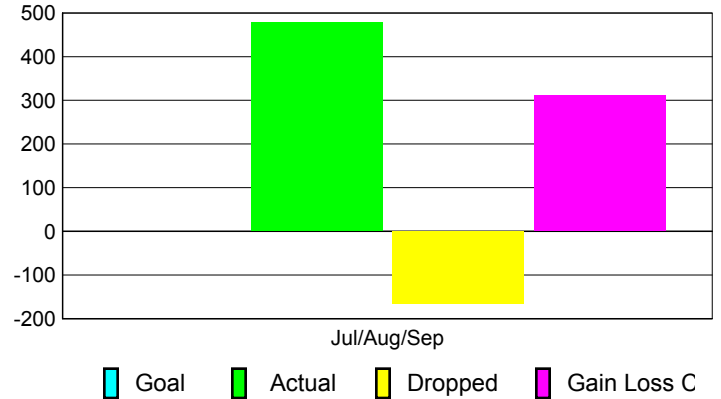

Membership Results 2010-2011

Goal, New, Dropped, Gain/Loss