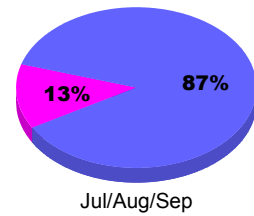

Membership Results
2010-2011

Membership
2009-2010

Month	Net Memb Goal	Actual New Memb	Actual Dropped Memb	Gain/Loss of Memb	Gain/Loss of Memb
Jul/Aug/Sep	0	478	-167	311	157
Totals	0	478	-167	311	157

Membership Results 2010-2011

Goal, New, Dropped, Gain/Loss

Comparison of Membership Gain/Loss

Current Year Compared to the Previous Year

Gender Comparison 2010-2011

■ Male ■ Female